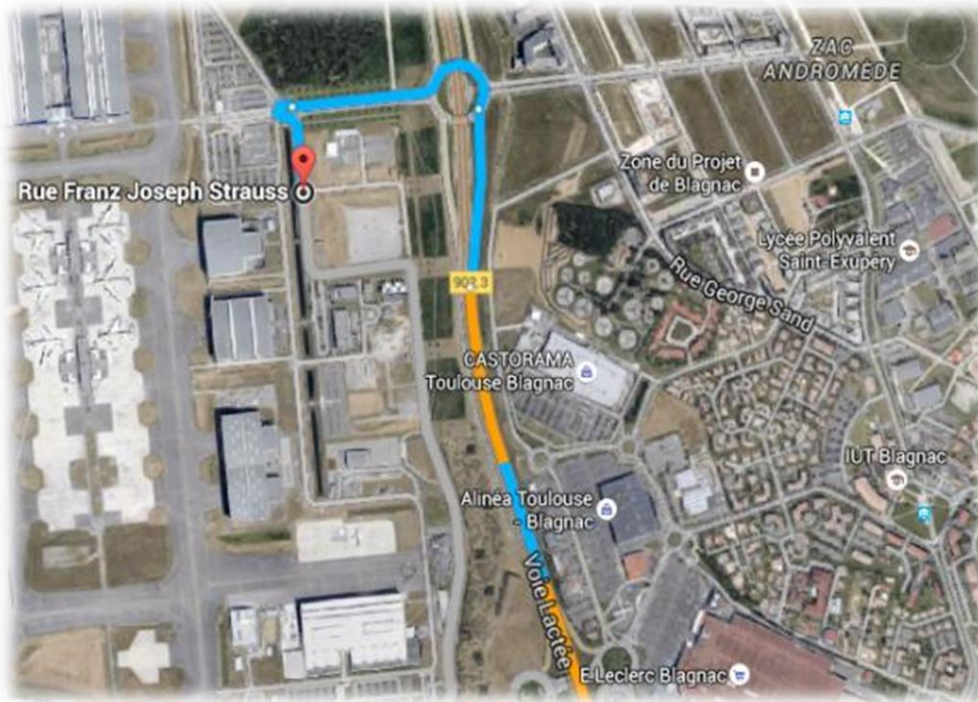

# By car – from the South

10 Rue Franz Joseph Strauss,

ZAC Andromède, Blagnac, 31700

GPS Coordinates : 43.654120, 1.361058

Keep an eye out for the tower!

## From the South

- Take the D902 direction Avenue d'Aéroconstellation
- Take the 902.3 exit
- Take the third exit at the first roundabout
- Continue on Avenue d'Aéroconstellation
- Take the fourth exit at the next roundabout
- Continue until 10 Rue Franz Joseph Strauss

# By car – from the North

Keep an eye out for the tower!

## From the North

- Take the D2 and then D902 in direction of Avenue d'Aéroconstellation
- Take the 902.3 exit
- Take the first exit at the first roundabout
- Continue on Avenue d'Aéroconstellation
- Take the fourth exit at the next roundabout
- Continue until 10 Rue Franz Joseph Strauss